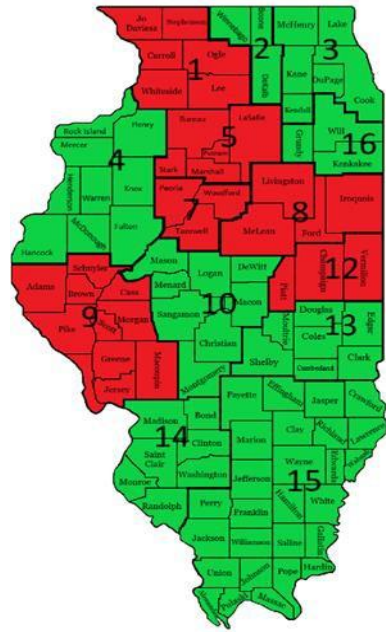

# Official Drug Detection Canine Requalification Program Calendar 2025

January	February	March	April
January 9 <sup>th</sup> MTU 3	February 5 <sup>th</sup> MTU 4 February 11 <sup>th</sup> MTU 10 February 28 <sup>th</sup> MTU 3	March 7 <sup>th</sup> MTU 14 March 17 <sup>th</sup> MTU 2 March 26 <sup>th</sup> MTU 16 Marh 24 <sup>th</sup> MTU 10 March 28 <sup>th</sup> MTU 15	April 3 <sup>rd</sup> MTU 13 April 4 <sup>th</sup> Cook County April 10 <sup>th</sup> MTU 4 April 10 <sup>th</sup> ISP
May	June	July	August
May 1 <sup>st</sup> Cook County May 2 <sup>nd</sup> MTU 10 May 21 <sup>st</sup> MTU 16	June 5 <sup>th</sup> MTU 3 June 12 <sup>th</sup> MTU 4	July 2 <sup>nd</sup> MTU 14 July 10 <sup>th</sup> Cook County July 10 <sup>th</sup> MTU 15 July 24 <sup>th</sup> Chicago PD	August 1 <sup>st</sup> MTU 10
September	October	November	December
September 4 <sup>th</sup> MTU 4 September 4 <sup>th</sup> MTU 13 September 5 <sup>th</sup> MTU 14 September 18 <sup>th</sup> MTU 2 September 19 <sup>th</sup> Chicago PD	October 3 <sup>rd</sup> MTU 3 October 3 <sup>rd</sup> Chicago PD October 9 <sup>th</sup> ISP October 10 <sup>th</sup> MTU 3 October 15 <sup>th</sup> MTU 13 October 23 <sup>rd</sup> MTU 15 October 23 <sup>rd</sup> MTU 10	November 4 <sup>th</sup> MTU 16 November 6 <sup>th</sup> Cook Co. November 24 <sup>th</sup> Chicago PD	December 10 <sup>th</sup> ISP